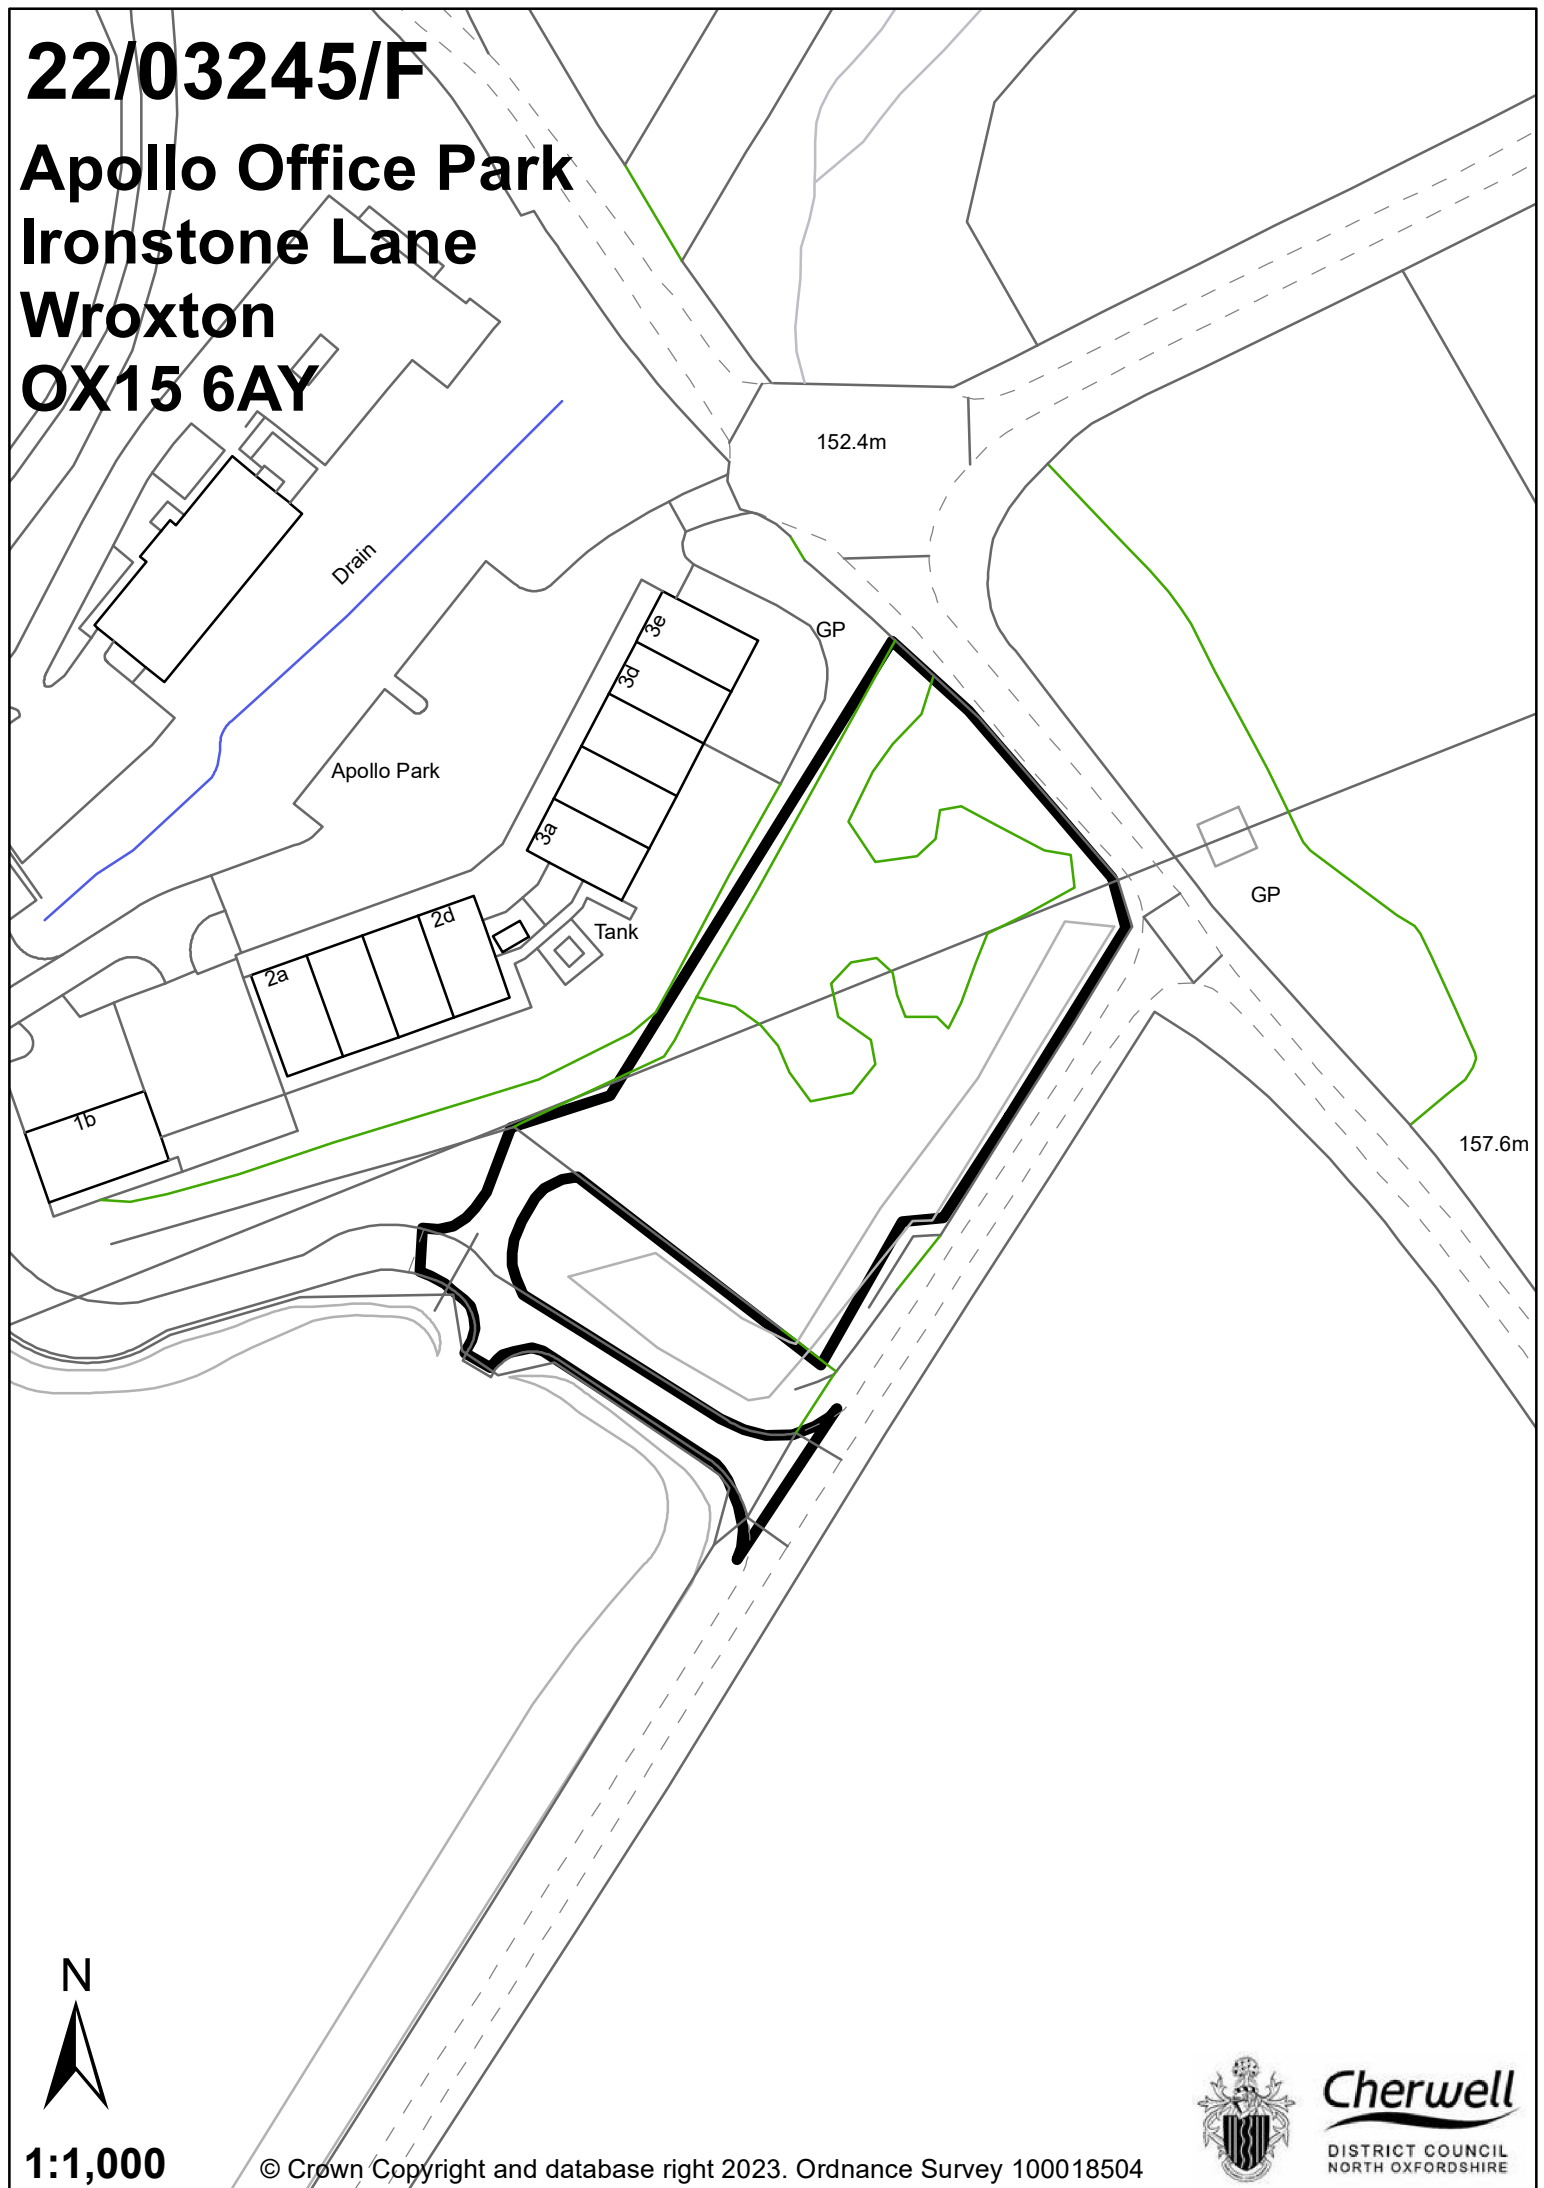

22/03245/F

**Apollo Office Park
Ironstone Lane
Wroxton
OX15 6AY**

1:1,000

© Crown Copyright and database right 2023. Ordnance Survey 100018504

Cherwell
DISTRICT COUNCIL
NORTH OXFORDSHIRE